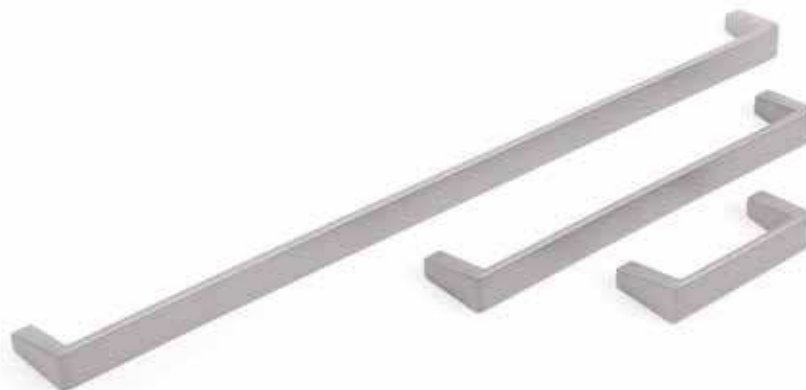

LEVEL

PULL

The Level handle is available in a matt anthracite finish, with a simple design to suit most kitchen styles.

LENGTH	HOLE CENTRES	CAT. NO.
MATT ANTHRACITE		
72 mm	64 mm	111.71.505
168 mm	160 mm	111.71.506
328 mm	320 mm	111.71.507

£££