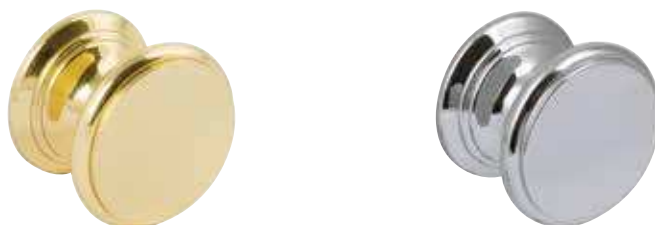

CLAYTON

KNOB

A modern take on the traditional style knob, the Clayton has a flatter face available in two finishes.

DIAMETER	HEIGHT	CAT. NO.
POLISHED BRASS		
30 mm	21 mm	137.71.803
POLISHED CHROME		
30 mm	21 mm	137.71.205

£££